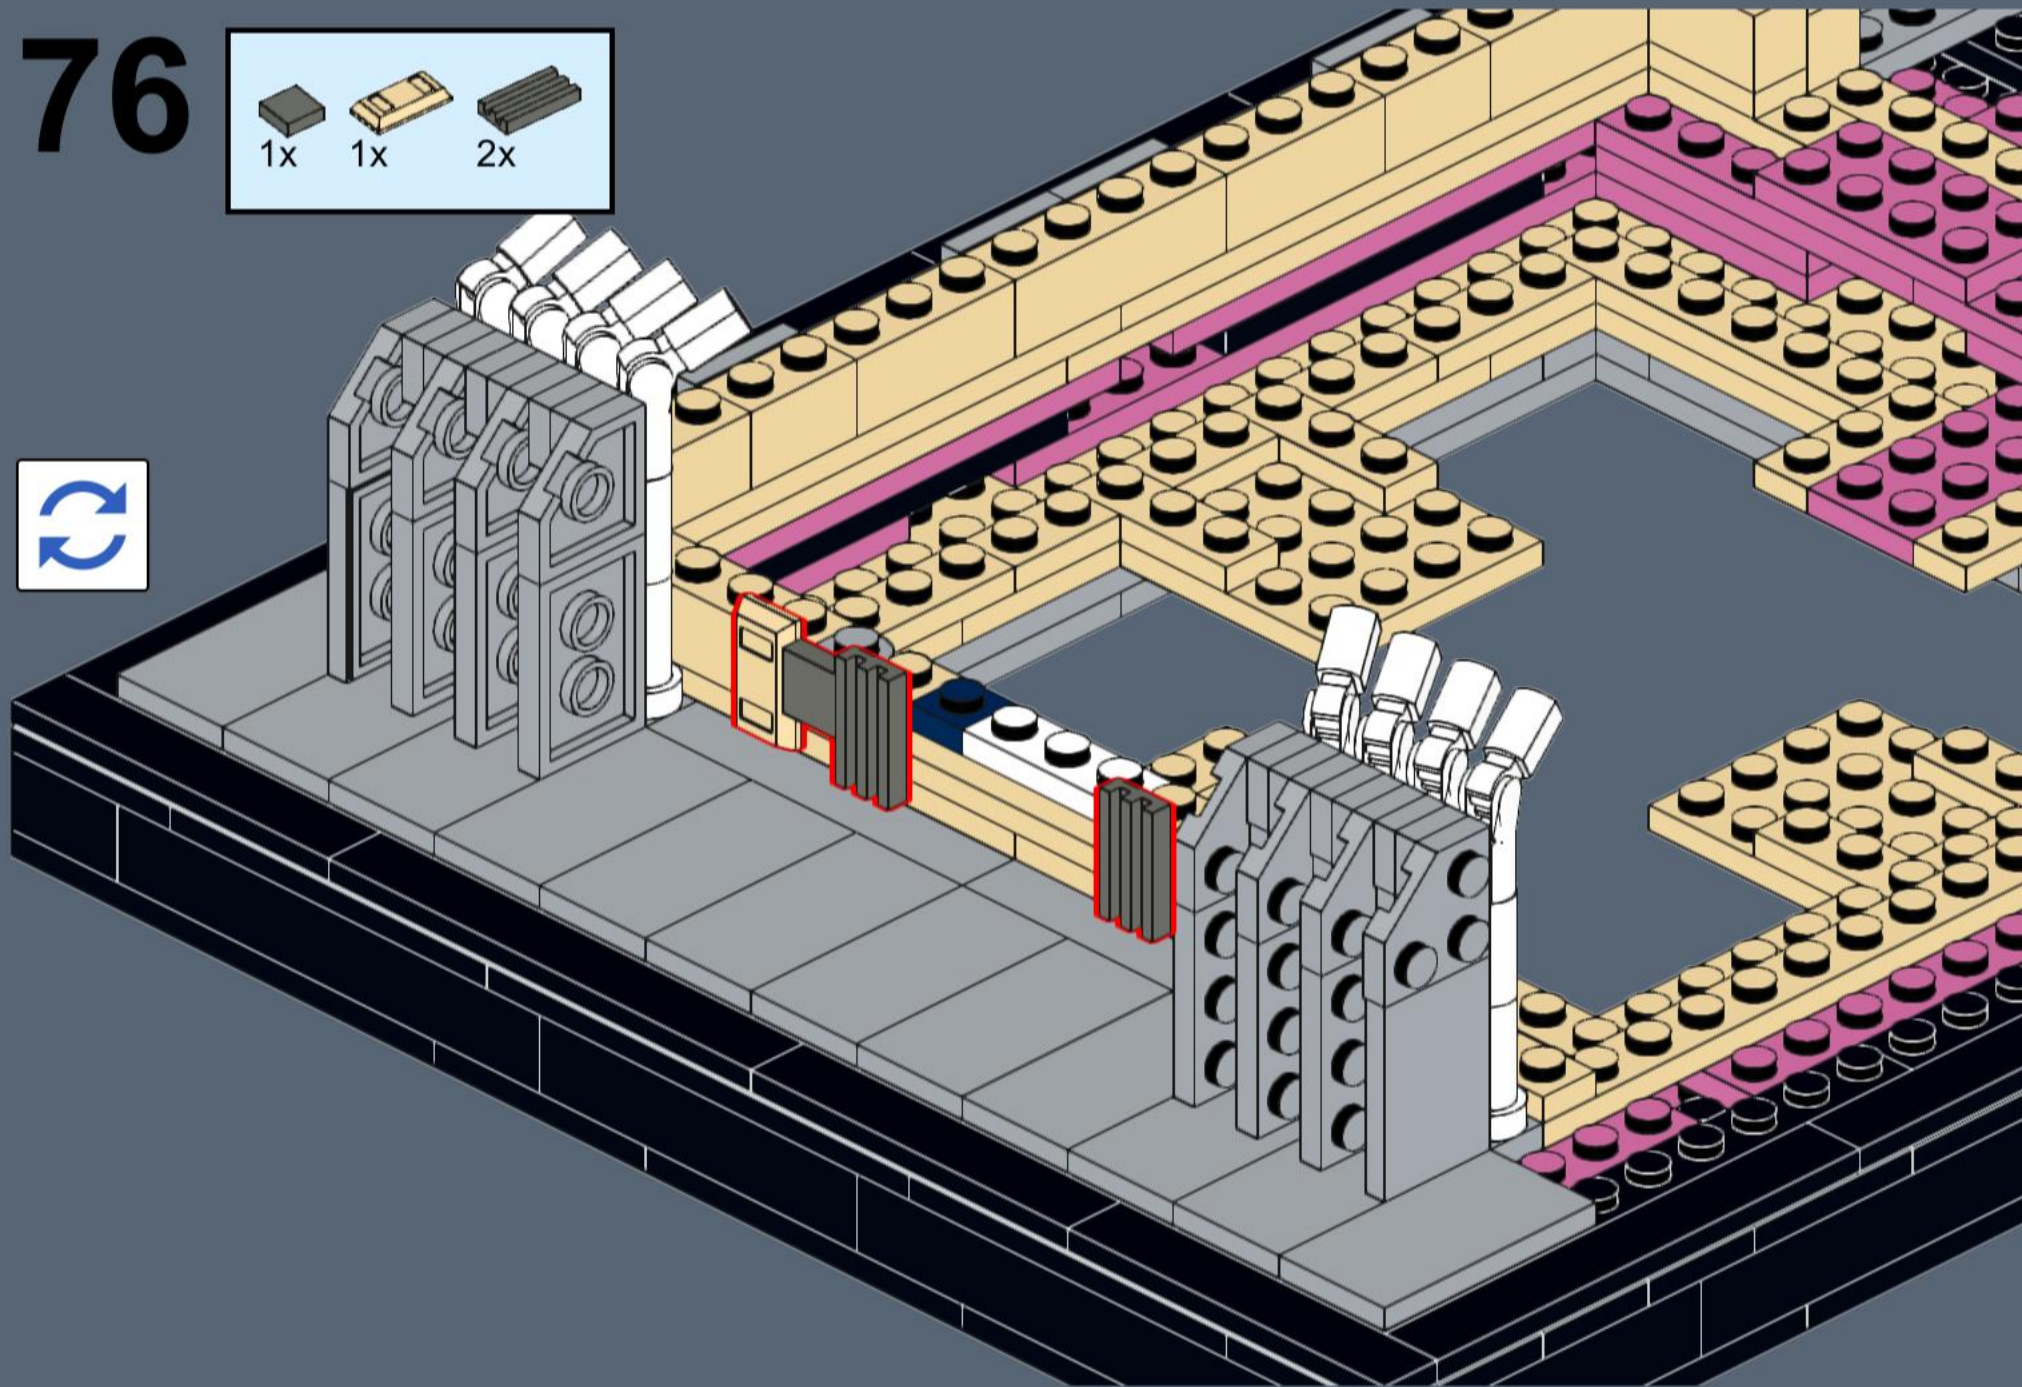

71

72

73

74

76

1x 6x 2x

The inset box contains three items: a yellow 1x3 Technic brick, a grey 1x3 Technic plate, and a yellow 1x10 Technic brick. Below each item is a quantity label: '1x' for the yellow brick, '6x' for the grey plate, and '2x' for the yellow brick.