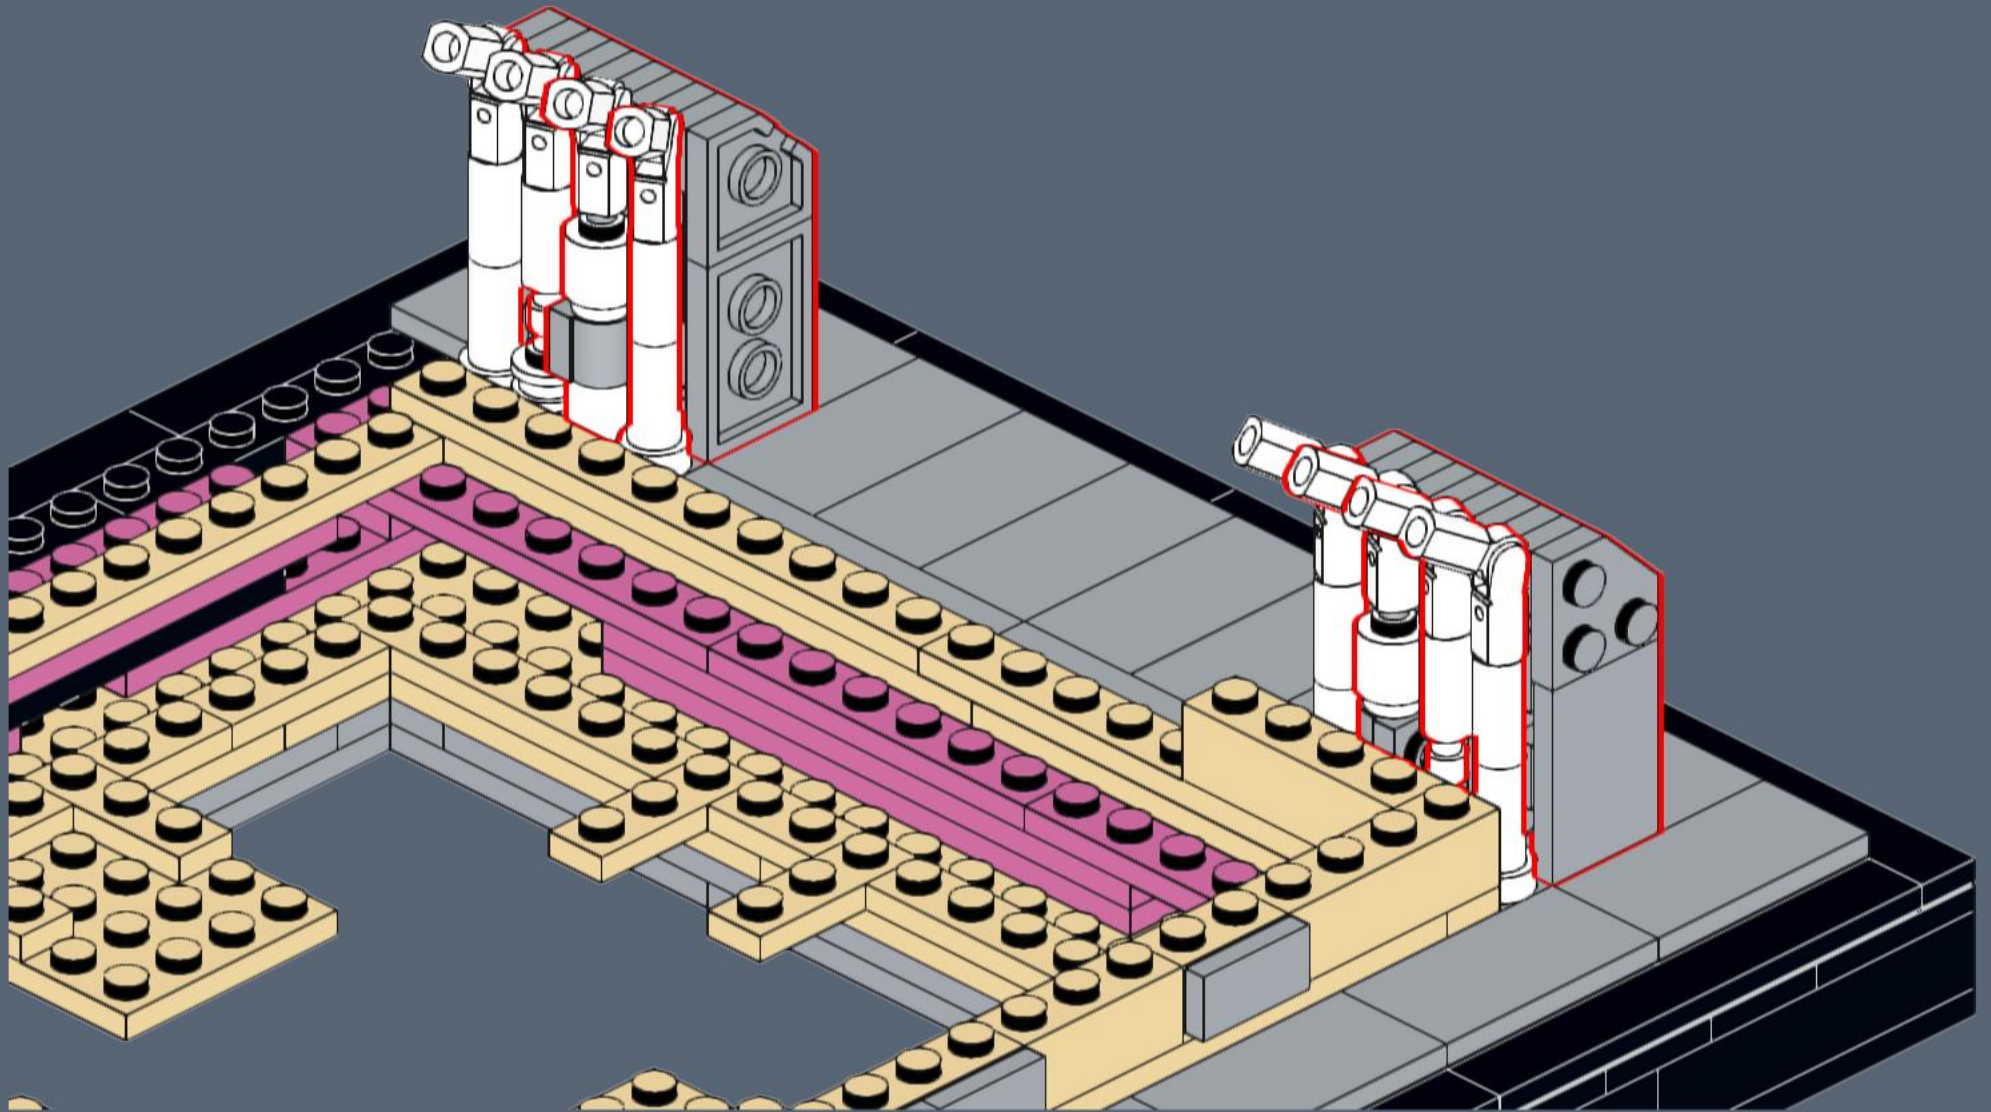

71

72

73

74

76

1x 6x 2x

The inset box contains three items: a yellow 1x3 Technic brick, a grey 1x3 Technic plate, and a yellow 1x10 Technic brick. Below each item is a quantity label: '1x' for the yellow brick, '6x' for the grey plate, and '2x' for the yellow brick.